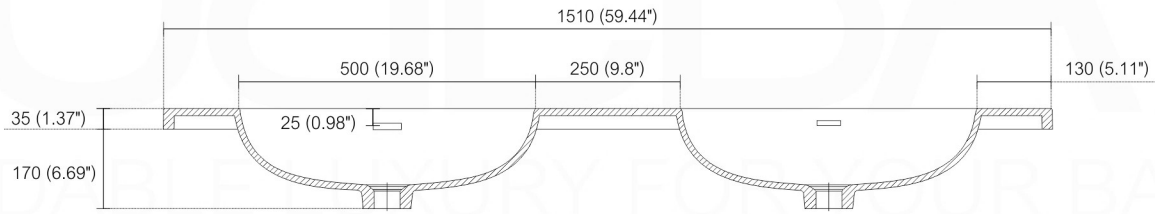

BALLI60D

Sink: BN1510SSINK

Dimensions:	width	depth	height
inches	59.05"	20.47"	23.75"
mm	1500	520	500

NOTE: DIMENSIONS AND TECHNICAL DETAILS ARE SUBJECT TO CHANGE WITHOUT NOTICE

. FRONT ELEVATION

. TOP ELEVATION

. SIDE ELEVATION

INSTALLATION GUIDE

Tools Required for Assembly

How to Install

Wall Preparation

SQUARE SINK SPAIN
60" DOUBLE

. FRONT ELEVATION

. TOP ELEVATION

. SIDE ELEVATION