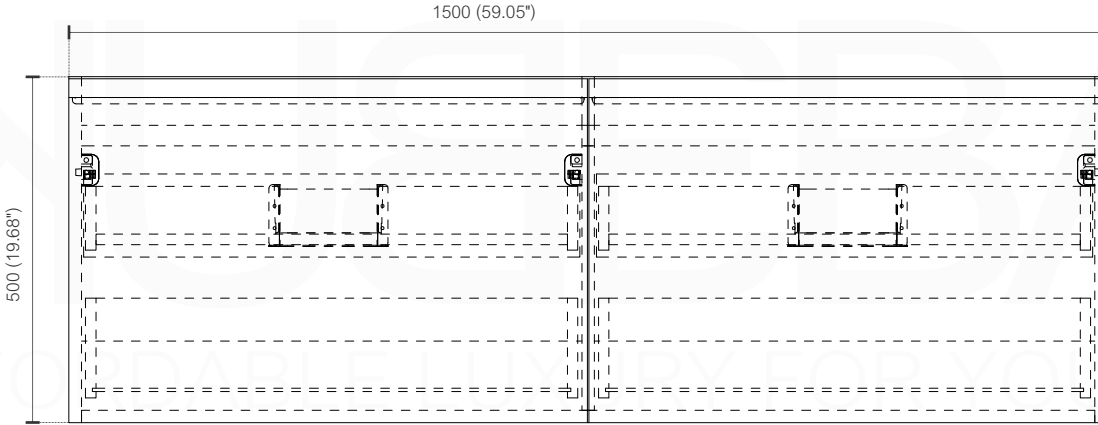

BALLI60D

Sink: BN1510SSINK

Dimensions:	width	depth	height
inches	59.05"	20.47"	23.75"
mm	1500	520	500

NOTE: DIMENSIONS AND TECHNICAL DETAILS ARE SUBJECT TO CHANGE WITHOUT NOTICE

. FRONT ELEVATION

. TOP ELEVATION

. SIDE ELEVATION

INSTALLATION GUIDE

Tools Required for Assembly

How to Install

Wall Preparation

SQUARE SINK SPAIN
60" DOUBLE

. FRONT ELEVATION

. TOP ELEVATION

. SIDE ELEVATION