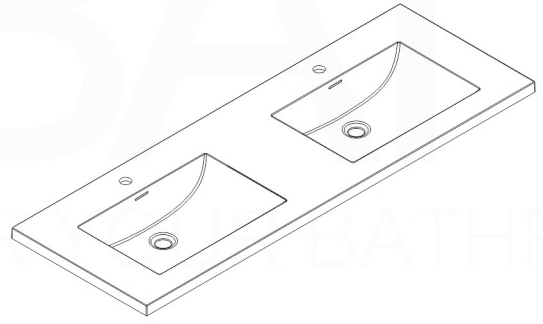

BALLI60D

Sink: BN1510SSINK

Dimensions:	width	depth	height
inches	59.05"	20.47"	23.75"
mm	1500	520	500

NOTE: DIMENSIONS AND TECHNICAL DETAILS ARE SUBJECT TO CHANGE WITHOUT NOTICE

. FRONT ELEVATION

. TOP ELEVATION

. SIDE ELEVATION

INSTALLATION GUIDE

Tools Required for Assembly

How to Install

Wall Preparation

SQUARE SINK SPAIN
60" DOUBLE

. FRONT ELEVATION

. TOP ELEVATION