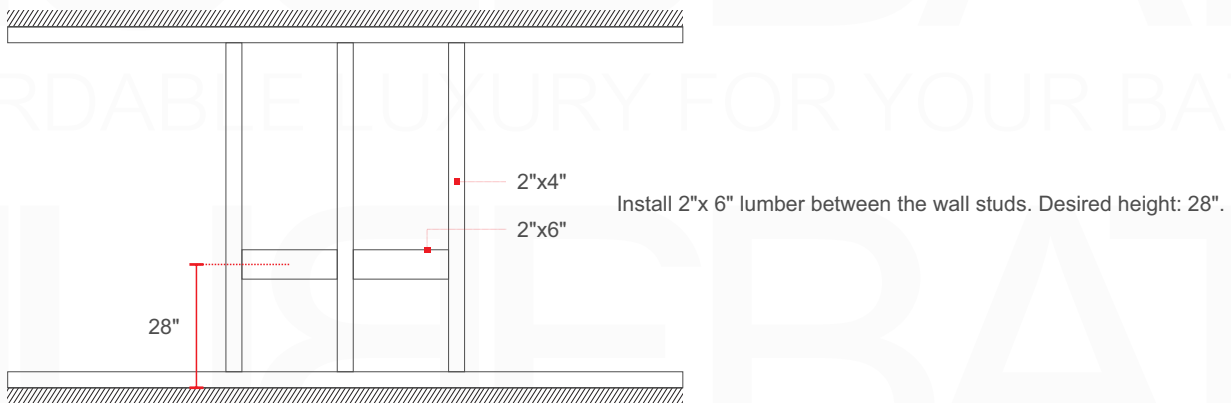

BALLI60D

Sink: BN1510SSINK

Dimensions:	width	depth	height
inches	59.05"	20.47"	23.75"
mm	1500	520	500

NOTE: DIMENSIONS AND TECHNICAL DETAILS ARE SUBJECT TO CHANGE WITHOUT NOTICE

. FRONT ELEVATION

. TOP ELEVATION

. SIDE ELEVATION

INSTALLATION GUIDE

Tools Required for Assembly

How to Install

Wall Preparation

SQUARE SINK SPAIN
60" DOUBLE

. FRONT ELEVATION

. TOP ELEVATION