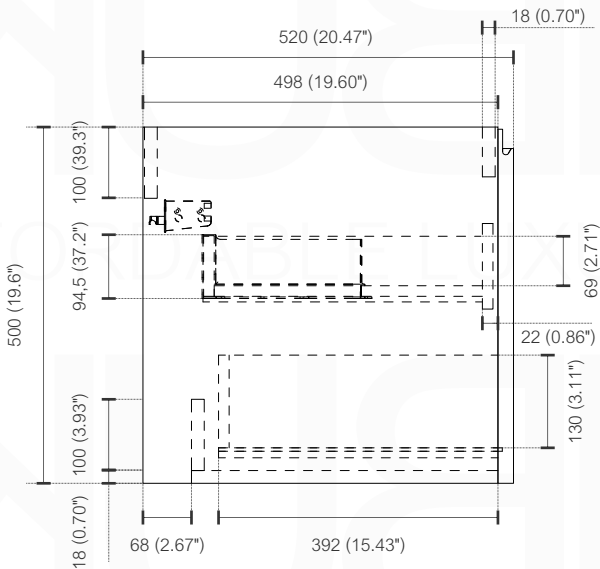

BALLI60D

Sink: BN1510SSINK

Dimensions:	width	depth	height
inches	59.05"	20.47"	23.75"
mm	1500	520	500

NOTE: DIMENSIONS AND TECHNICAL DETAILS ARE SUBJECT TO CHANGE WITHOUT NOTICE

. FRONT ELEVATION

. TOP ELEVATION

. SIDE ELEVATION

INSTALLATION GUIDE

Tools Required for Assembly

How to Install

Wall Preparation

SQUARE SINK SPAIN
60" DOUBLE

. FRONT ELEVATION

. TOP ELEVATION