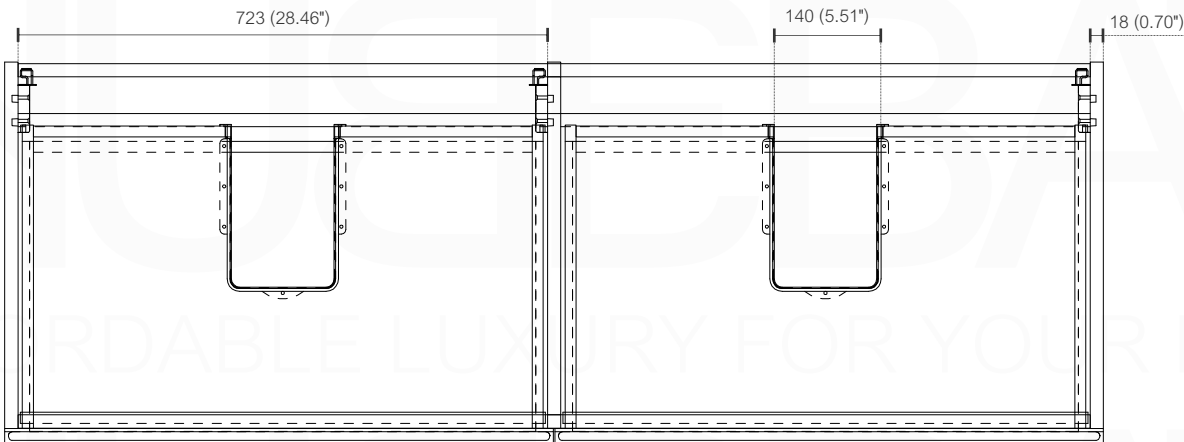

BALLI60D

Sink: BN1510SSINK

Dimensions:	width	depth	height
inches	59.05"	20.47"	23.75"
mm	1500	520	500

NOTE: DIMENSIONS AND TECHNICAL DETAILS ARE SUBJECT TO CHANGE WITHOUT NOTICE

. FRONT ELEVATION

. TOP ELEVATION

. SIDE ELEVATION

INSTALLATION GUIDE

Tools Required for Assembly

How to Install

Wall Preparation

SQUARE SINK SPAIN
60" DOUBLE

. FRONT ELEVATION

. TOP ELEVATION