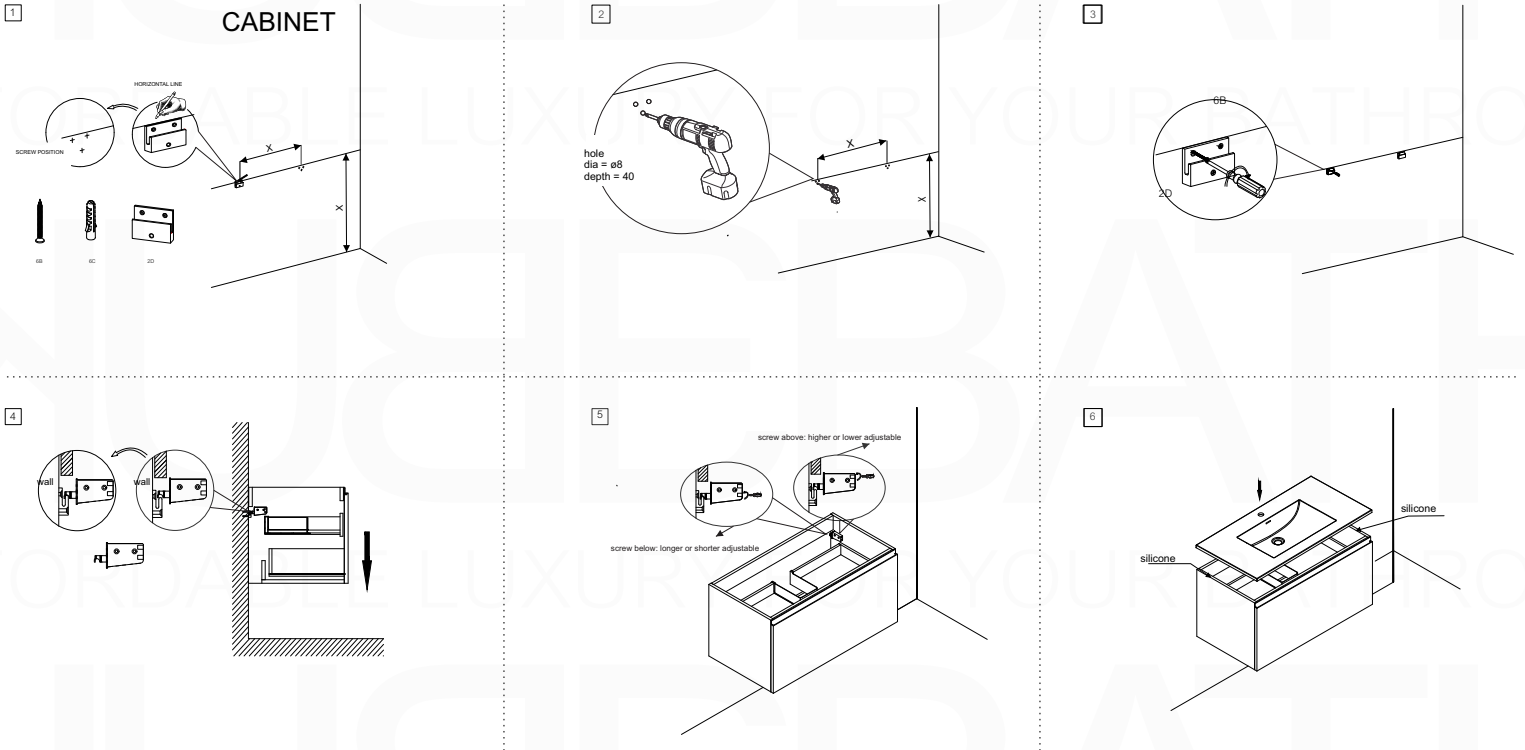

BALLI60D

Sink: BN1510SSINK

Dimensions:	width	depth	height
inches	59.05"	20.47"	23.75"
mm	1500	520	500

NOTE: DIMENSIONS AND TECHNICAL DETAILS ARE SUBJECT TO CHANGE WITHOUT NOTICE

. FRONT ELEVATION

. TOP ELEVATION

. SIDE ELEVATION

INSTALLATION GUIDE

Tools Required for Assembly

How to Install

Wall Preparation

SQUARE SINK SPAIN
60" DOUBLE

. FRONT ELEVATION

. TOP ELEVATION