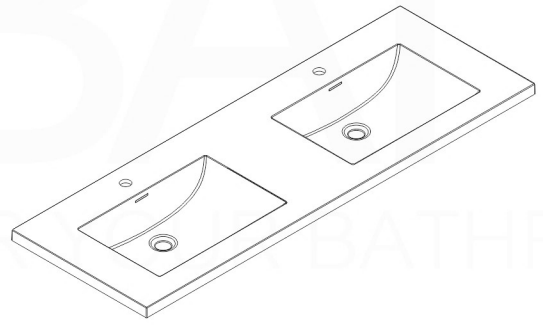

BALLI60D

Sink: BN1510SSINK

Dimensions:	width	depth	height
inches	59.05"	20.47"	23.75"
mm	1500	520	500

NOTE: DIMENSIONS AND TECHNICAL DETAILS ARE SUBJECT TO CHANGE WITHOUT NOTICE

. FRONT ELEVATION

. TOP ELEVATION

. SIDE ELEVATION

INSTALLATION GUIDE

Tools Required for Assembly

How to Install

Wall Preparation

SQUARE SINK SPAIN
60" DOUBLE

. FRONT ELEVATION

. TOP ELEVATION

. SIDE ELEVATION