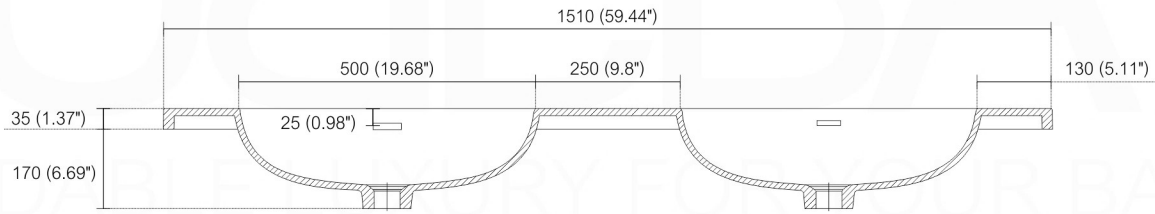

BALLI60D

Sink: BN1510SSINK

Dimensions:	width	depth	height
inches	59.05"	20.47"	23.75"
mm	1500	520	500

NOTE: DIMENSIONS AND TECHNICAL DETAILS ARE SUBJECT TO CHANGE WITHOUT NOTICE

. FRONT ELEVATION

. TOP ELEVATION

. SIDE ELEVATION

INSTALLATION GUIDE

Tools Required for Assembly

How to Install

Wall Preparation

SQUARE SINK SPAIN
60" DOUBLE

. FRONT ELEVATION

. TOP ELEVATION