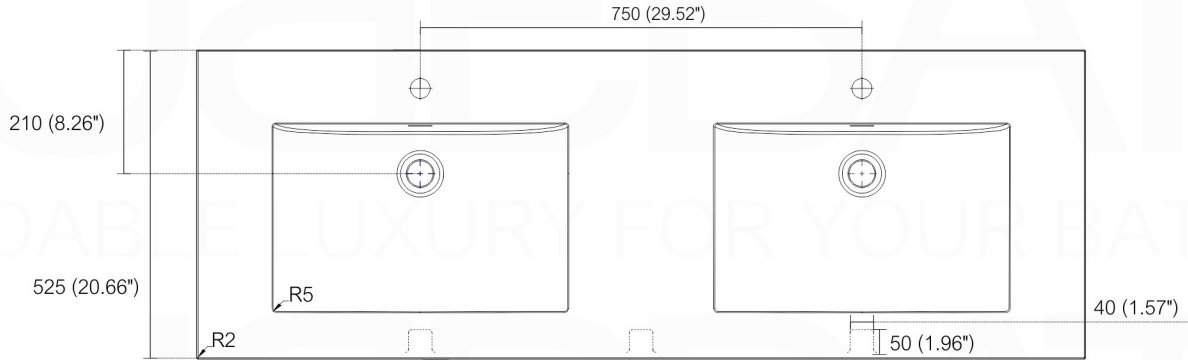

BALLI60D

Sink: BN1510SSINK

Dimensions:	width	depth	height
inches	59.05"	20.47"	23.75"
mm	1500	520	500

NOTE: DIMENSIONS AND TECHNICAL DETAILS ARE SUBJECT TO CHANGE WITHOUT NOTICE

. FRONT ELEVATION

. TOP ELEVATION

. SIDE ELEVATION

INSTALLATION GUIDE

Tools Required for Assembly

How to Install

Wall Preparation

SQUARE SINK SPAIN
60" DOUBLE

. FRONT ELEVATION

. TOP ELEVATION