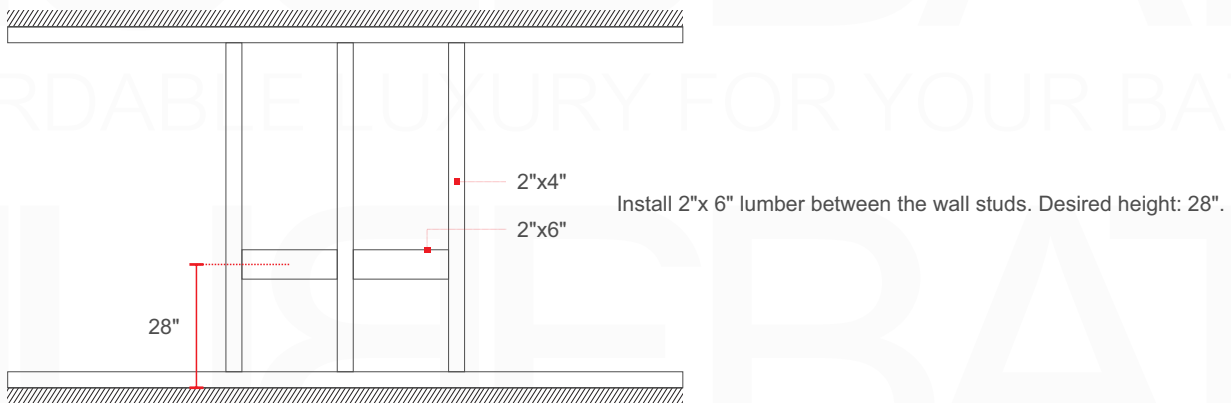

. SIDE ELEVATION

INSTALLATION GUIDE

Tools Required for Assembly

How to Install

Wall Preparation

SQUARE SINK SPAIN
60" DOUBLE

. FRONT ELEVATION

. TOP ELEVATION