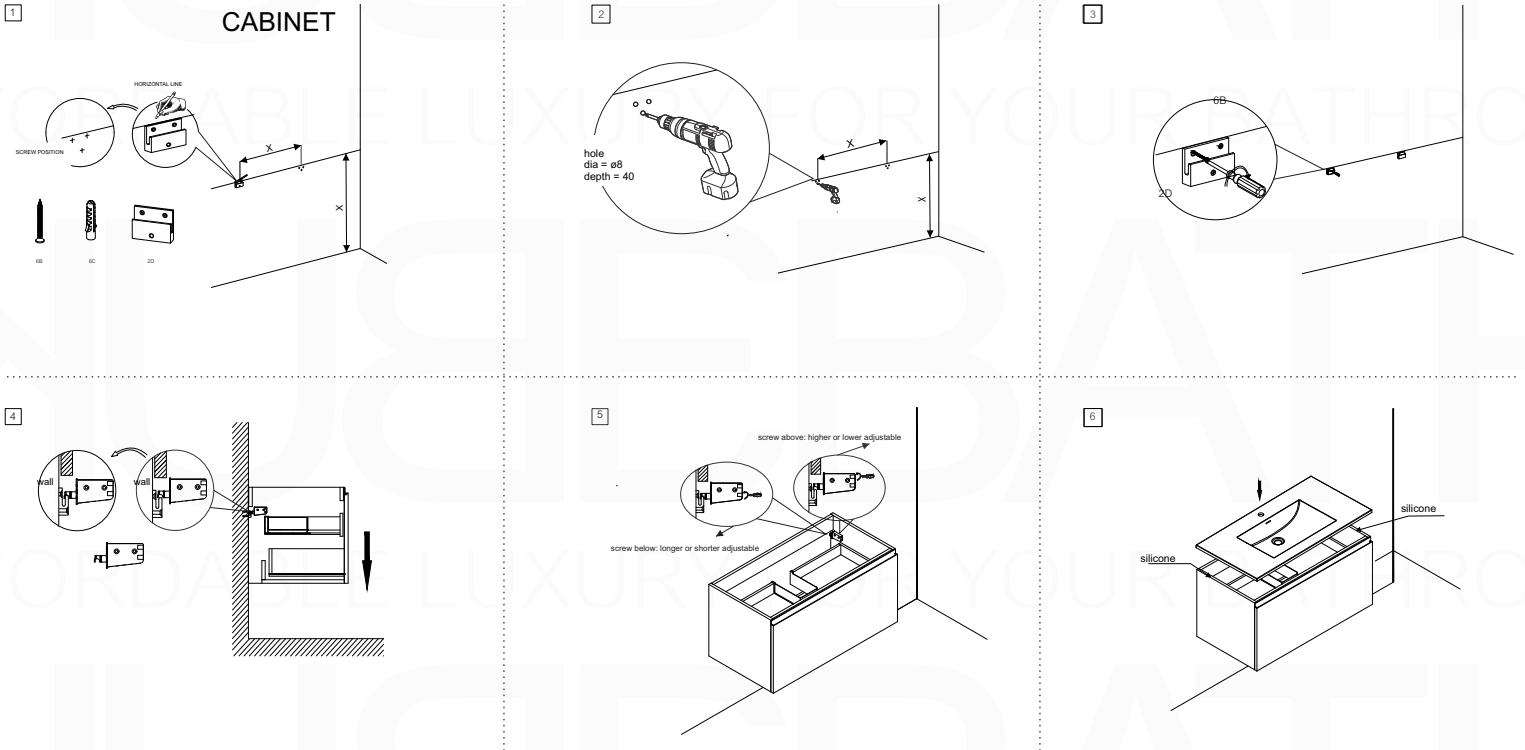

BALLI60D

Sink: BN1510SSINK

Dimensions:	width	depth	height
inches	59.05"	20.47"	23.75"
mm	1500	520	500

NOTE: DIMENSIONS AND TECHNICAL DETAILS ARE SUBJECT TO CHANGE WITHOUT NOTICE

. FRONT ELEVATION

. TOP ELEVATION

. SIDE ELEVATION

INSTALLATION GUIDE

Tools Required for Assembly

How to Install

Wall Preparation

SQUARE SINK SPAIN
60" DOUBLE

. FRONT ELEVATION

. TOP ELEVATION

. SIDE ELEVATION