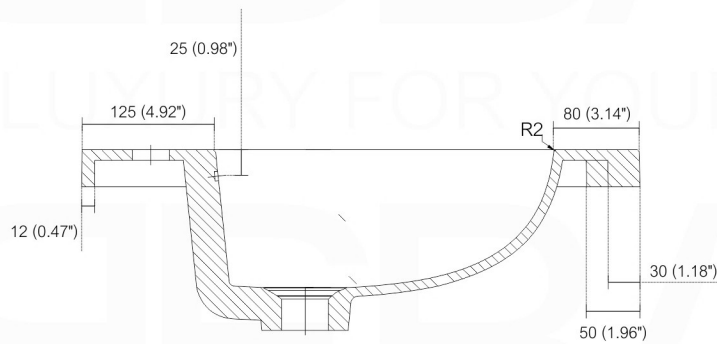

. SIDE ELEVATION